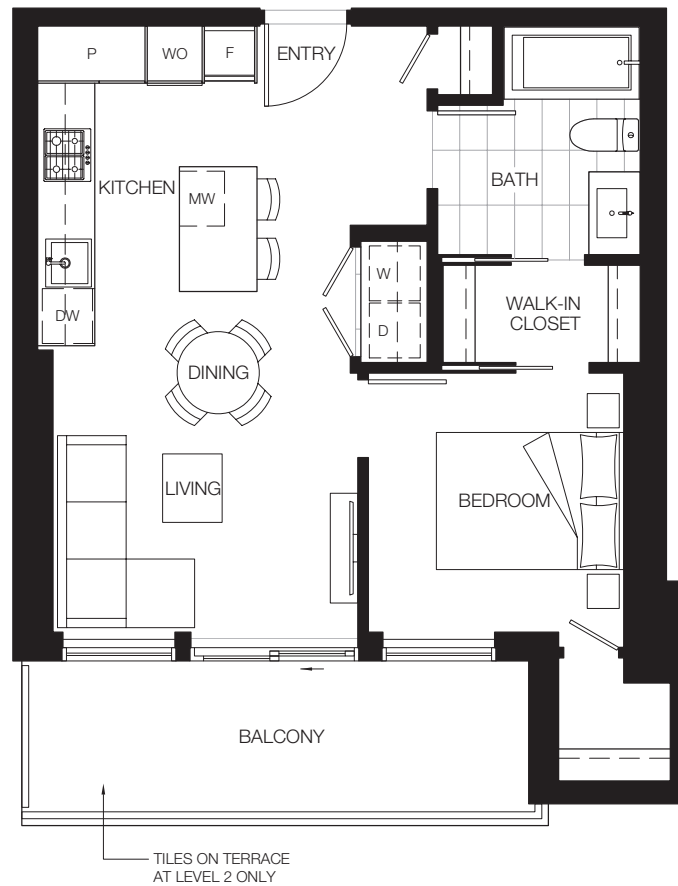

PLAN A1*

1 BEDROOM

Interior: 569 SF

Exterior: 105-108 SF

Total: 674-677 SF

LEVELS 3-14

LEVEL 2

*Future Friendly Home

24" Appliance Package

THE CITY OF LOUGHEED TOWER THREE

This is not an offering for sale. Any such offering can only be made with a Disclosure Statement. Dimensions, sizes, specifications and materials are approximate only. The developer reserves the right to make changes and modifications to the information contained herein without prior notice. E.&O.E.